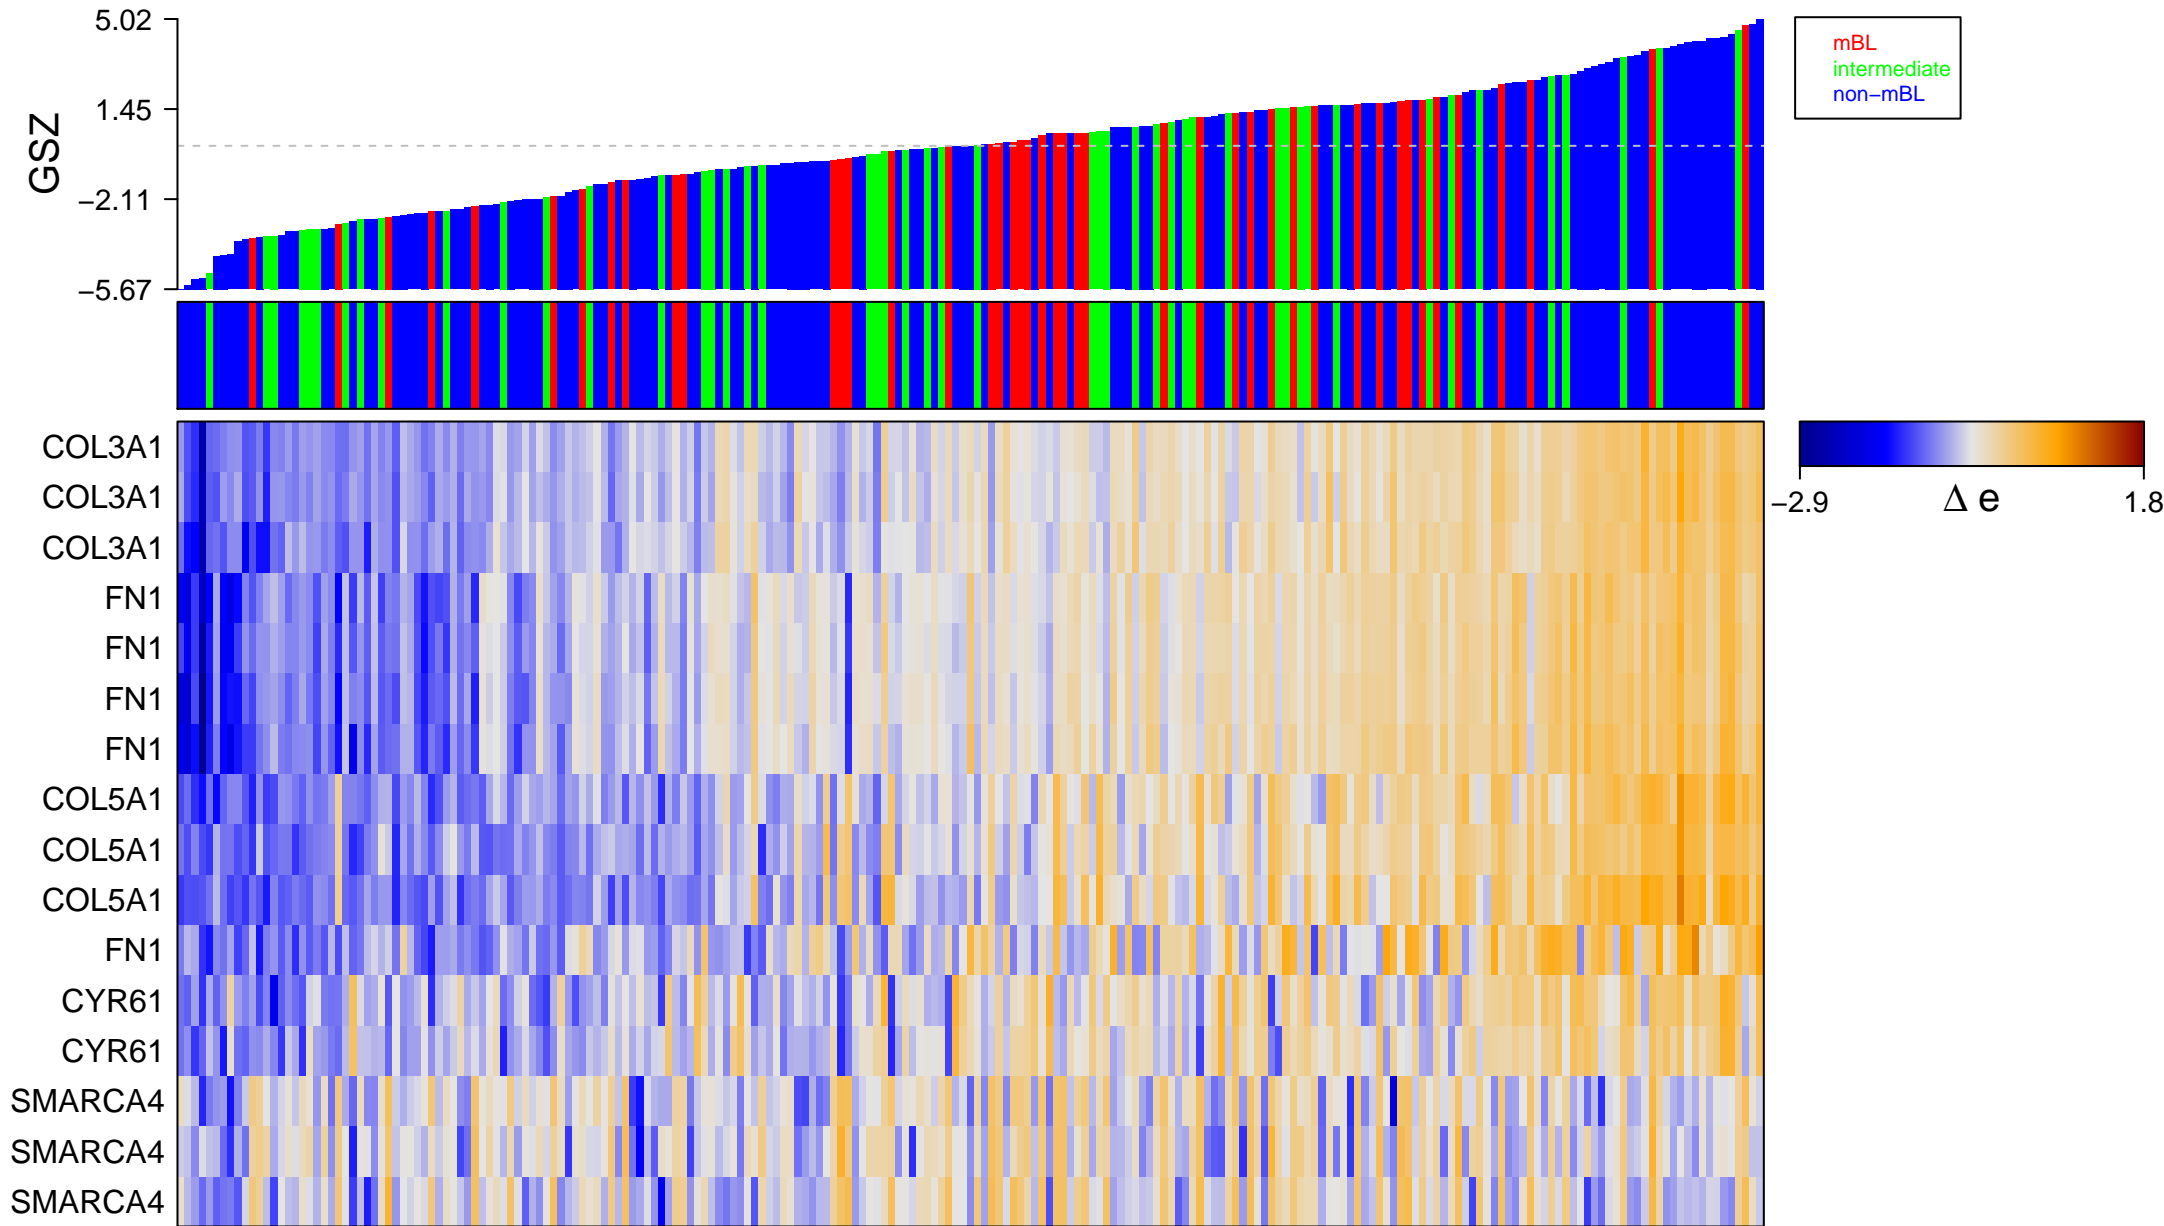

# CHANG\_POU5F1\_TARGETS\_UP

# CHANG\_POU5F1\_TARGETS\_UP

■ on  
■ -  
□ off